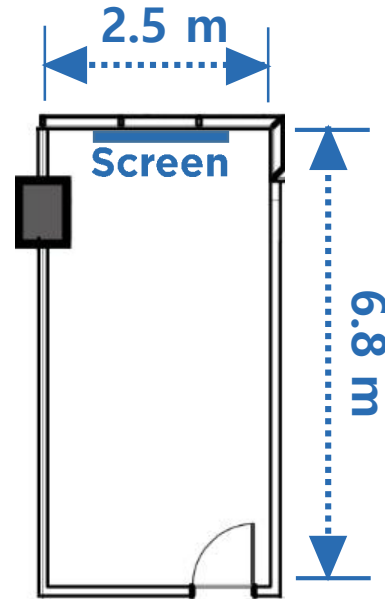

# Bay I

베이 I

Hall	Location	Area (평)	Width & Length (m)	Height	Banquet Type	Seminar Type	Theater Type	Banner (m)
Bay I	14F	12	7.2m / 5.6m	2.7	30	27	50	3m*0.9m

# Bay II

베이 II

Hall	Location	Area (평)	Width & Length (m)	Height	Banquet Type	Seminar Type	Theater Type	Banner (m)
Bay II	14F	12	4.4m / 6.8m	2.7	20	15	45	3m*0.9m

# Bay III

베이 III

Hall	Location	Area (평)	Width & Length (m)	Height	Banquet Type	Seminar Type	Theater Type	Banner (m)
Bay III	14F	5	2.5m / 6.8m	2.7	10	9	30	3m*0.9m

# Harbor Bay

하버베이

Hall	Location	Area (평)	Width & Length (m)	Height	Banquet Type	Seminar Type	Theater Type	Banner (m)
Harbor Bay	15F	255	23.4m / 36m	2.8	250	170	340	4m*0.9m