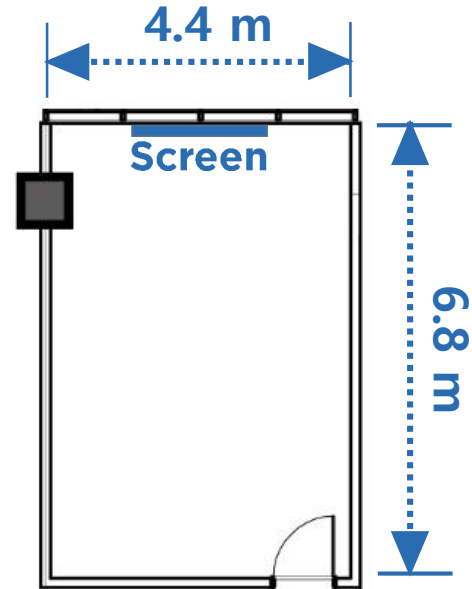

# Corner Bay

코너베이

Hall	Location	Area (평)	Width & Length (m)	Height	Banquet Type	Seminar Type	Theater Type	Banner (m)
Corner Bay	14F	32	7.2m / 14.8m	2.7	60	70	120	5m*0.9m

# Bay I

베이 I

Hall	Location	Area (평)	Width & Length (m)	Height	Banquet Type	Seminar Type	Theater Type	Banner (m)
Bay I	14F	12	7.2m / 5.6m	2.7	30	27	50	3m*0.9m

# Bay II

베이 II

Hall	Location	Area (평)	Width & Length (m)	Height	Banquet Type	Seminar Type	Theater Type	Banner (m)
Bay II	14F	12	4.4m / 6.8m	2.7	20	15	45	3m*0.9m

# Harbor Bay

하버베이

Hall	Location	Area (평)	Width & Length (m)	Height	Banquet Type	Seminar Type	Theater Type	Banner (m)
Harbor Bay	15F	255	23.4m / 36m	2.8	250	170	340	4m*0.9m