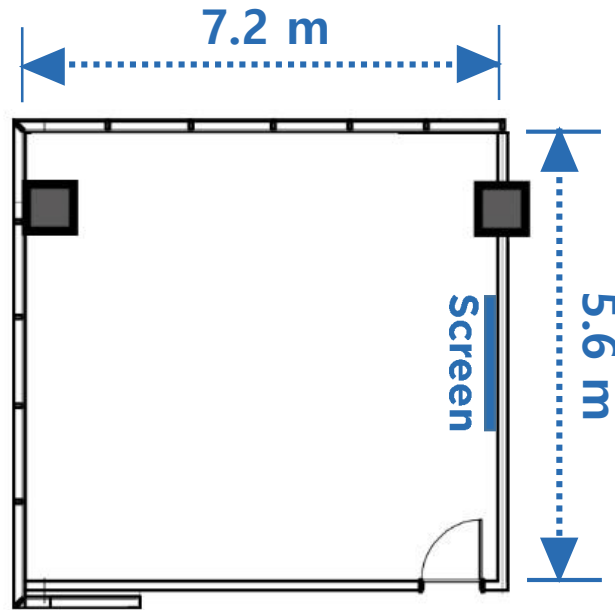

# Sky Bay

스카이베이

Hall	Location	Area (평)	Width & Length (m)	Height	Banquet Type	Seminar Type	Theater Type	Banner (m)
Sky Bay	14F	65	6m / 21m	2.7	120	80	200	4m*0.9m

# Corner Bay

코너베이

Hall	Location	Area (평)	Width & Length (m)	Height	Banquet Type	Seminar Type	Theater Type	Banner (m)
Corner Bay	14F	32	7.2m / 14.8m	2.7	60	70	120	5m*0.9m

# Bay I

베이 I

Hall	Location	Area (평)	Width & Length (m)	Height	Banquet Type	Seminar Type	Theater Type	Banner (m)
Bay I	14F	12	7.2m / 5.6m	2.7	30	27	50	3m*0.9m

# Harbor Bay

하버베이

Hall	Location	Area (평)	Width & Length (m)	Height	Banquet Type	Seminar Type	Theater Type	Banner (m)
Harbor Bay	15F	255	23.4m / 36m	2.8	250	170	340	4m*0.9m