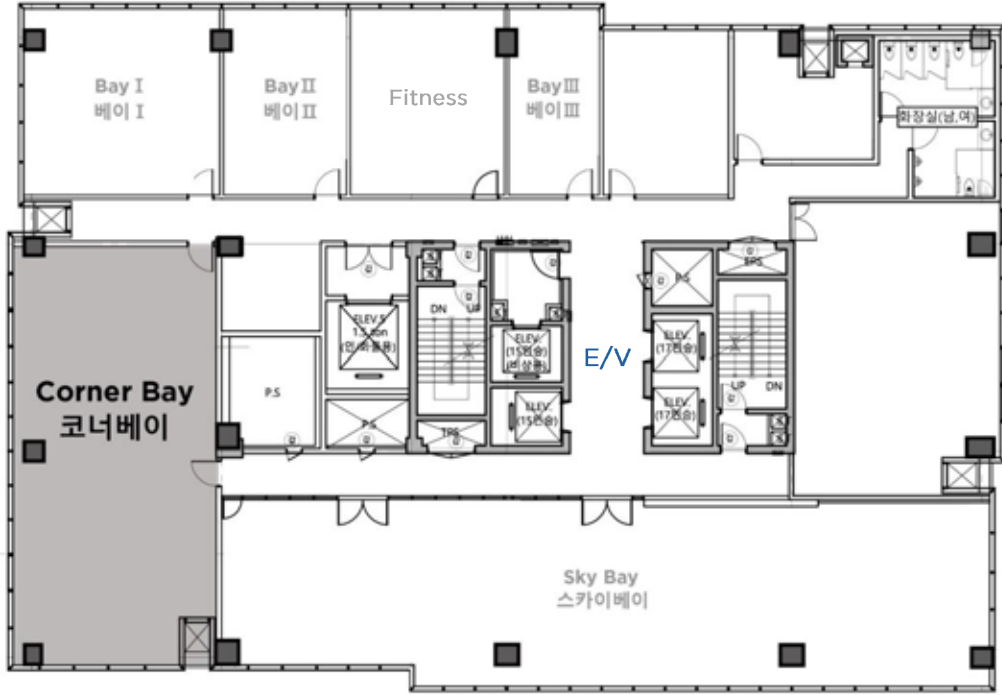

# Park Ballroom

파크볼룸

Hall	Location	Area (평)	Width & Length (m)	Height	Banquet Type	Seminar Type	Theater Type	Banner (m)
Park Ballroom	3F	66	15.7m / 14m	2.5	120	100	230	6m*0.7m

# Sky Bay

스카이베이

Hall	Location	Area (평)	Width & Length (m)	Height	Banquet Type	Seminar Type	Theater Type	Banner (m)
Sky Bay	14F	65	6m / 21m	2.7	120	80	200	4m*0.9m

# Corner Bay

코너베이

Hall	Location	Area (평)	Width & Length (m)	Height	Banquet Type	Seminar Type	Theater Type	Banner (m)
Corner Bay	14F	32	7.2m / 14.8m	2.7	60	70	120	5m*0.9m