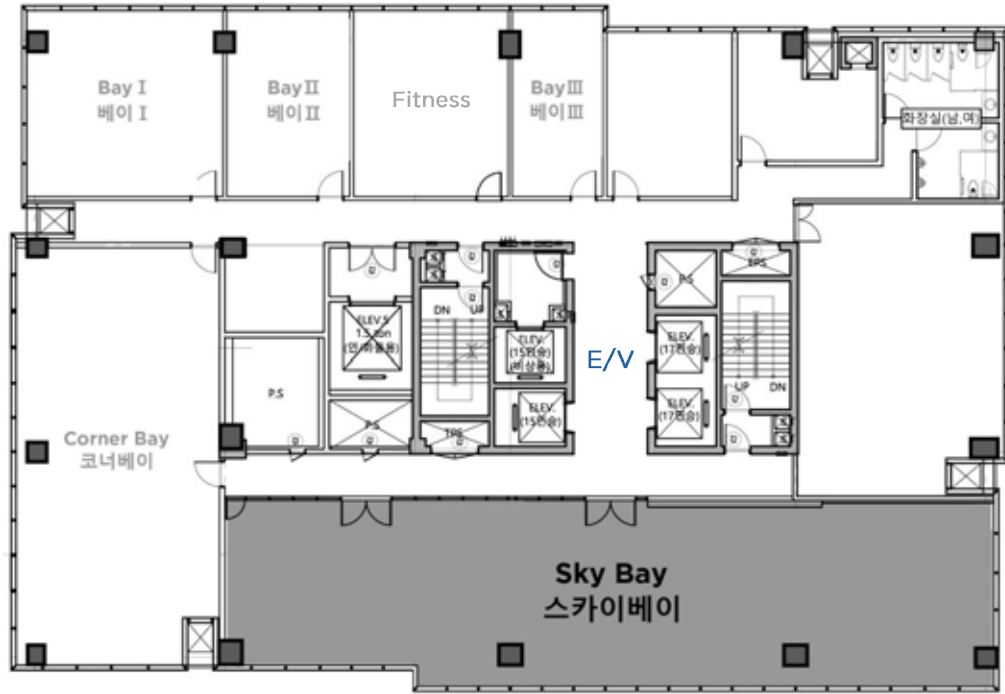

# Square II

스퀘어 II

Hall	Location	Area (평)	Width & Length (m)	Height	Banquet Type	Seminar Type	Theater Type	Banner (m)
Square II	2F	13.5	7m / 6.4m	2.7	20	30	40	4m*0.9m

# Park Ballroom

파크볼룸

Hall	Location	Area (평)	Width & Length (m)	Height	Banquet Type	Seminar Type	Theater Type	Banner (m)
Park Ballroom	3F	66	15.7m / 14m	2.5	120	100	230	6m*0.7m

# Sky Bay

스카이베이

Hall	Location	Area (평)	Width & Length (m)	Height	Banquet Type	Seminar Type	Theater Type	Banner (m)
Sky Bay	14F	65	6m / 21m	2.7	120	80	200	4m*0.9m

# Corner Bay

코너베이

Hall	Location	Area (평)	Width & Length (m)	Height	Banquet Type	Seminar Type	Theater Type	Banner (m)
Corner Bay	14F	32	7.2m / 14.8m	2.7	60	70	120	5m*0.9m