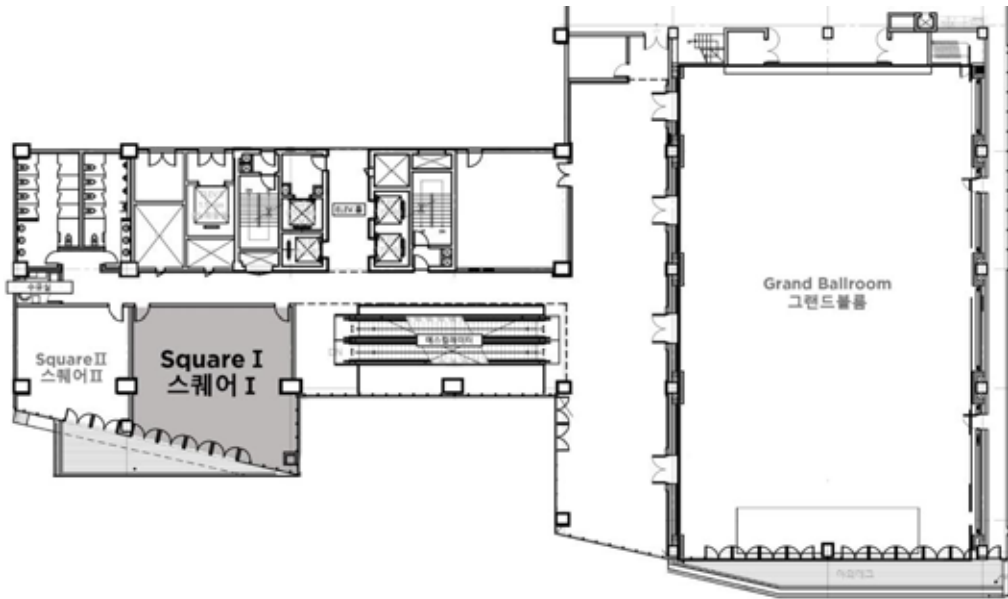

# Grand Ballroom

그랜드볼룸

Hall	Location	Area (m <sup>2</sup> )	Width & Length (m)	Height	Banquet Type	Seminar Type	Theater Type	Banner (m)
Grand Ballroom	2F	708	20.8 / 32.5	5.4	350	450	500	8m*0.9m

# Square I

스퀘어 I

Hall	Location	Area (평)	Width & Length (m)	Height	Banquet Type	Seminar Type	Theater Type	Banner (m)
Square I	2F	26	10m / 8.6m	2.7	50	50	60	5m*0.9m

# Square II

스퀘어 II

Hall	Location	Area (평)	Width & Length (m)	Height	Banquet Type	Seminar Type	Theater Type	Banner (m)
Square II	2F	13.5	7m / 6.4m	2.7	20	30	40	4m*0.9m

# Harbor Bay

하버베이

Hall	Location	Area (평)	Width & Length (m)	Height	Banquet Type	Seminar Type	Theater Type	Banner (m)
Harbor Bay	15F	255	23.4m / 36m	2.8	250	170	340	4m*0.9m