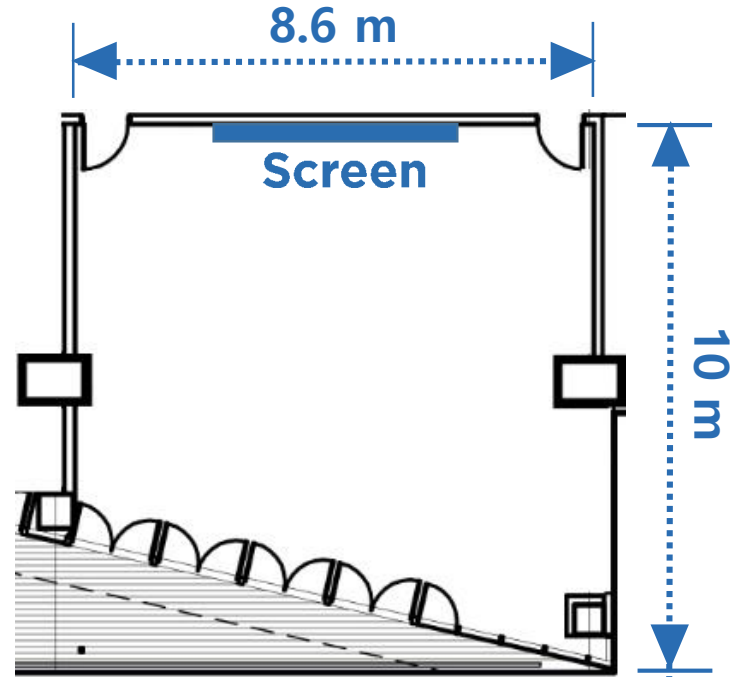

# Grand Ballroom

그랜드볼룸

Hall	Location	Area (m <sup>2</sup> )	Width & Length (m)	Height	Banquet Type	Seminar Type	Theater Type	Banner (m)
Grand Ballroom	2F	708	20.8 / 32.5	5.4	350	450	500	8m*0.9m

# Square I

스퀘어 I

Hall	Location	Area (평)	Width & Length (m)	Height	Banquet Type	Seminar Type	Theater Type	Banner (m)
Square I	2F	26	10m / 8.6m	2.7	50	50	60	5m*0.9m

# Corner Bay

코너베이

Hall	Location	Area (평)	Width & Length (m)	Height	Banquet Type	Seminar Type	Theater Type	Banner (m)
Corner Bay	14F	32	7.2m / 14.8m	2.7	60	70	120	5m*0.9m

# Harbor Bay

하버베이

Hall	Location	Area (평)	Width & Length (m)	Height	Banquet Type	Seminar Type	Theater Type	Banner (m)
Harbor Bay	15F	255	23.4m / 36m	2.8	250	170	340	4m*0.9m