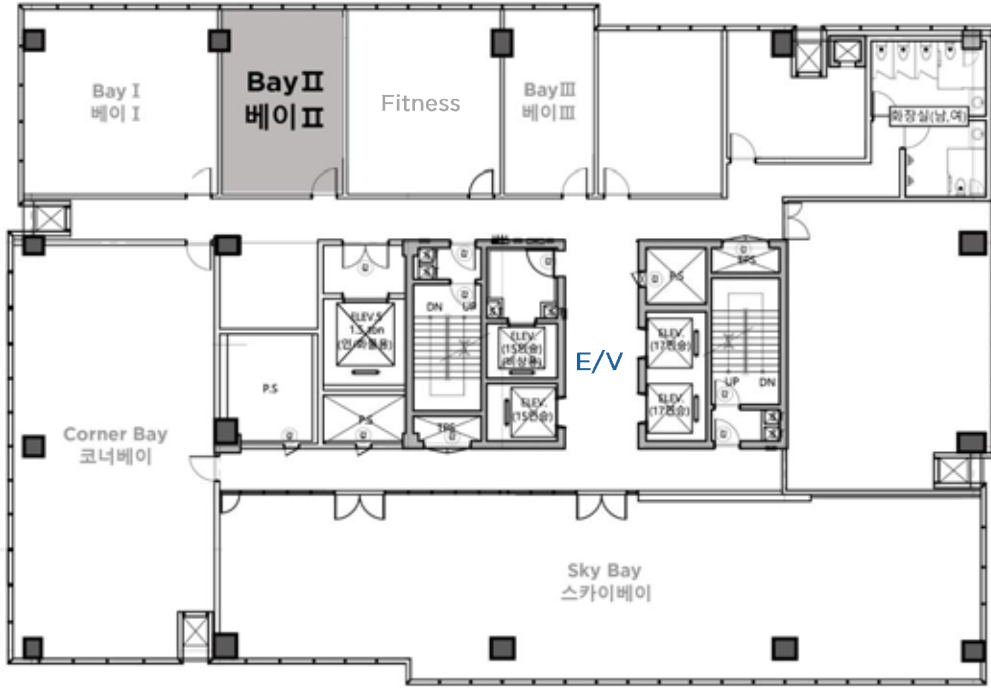

# Sky Bay

스카이베이

Hall	Location	Area (평)	Width & Length (m)	Height	Banquet Type	Seminar Type	Theater Type	Banner (m)
Sky Bay	14F	65	6m / 21m	2.7	120	80	200	4m*0.9m

# Corner Bay

코너베이

Hall	Location	Area (평)	Width & Length (m)	Height	Banquet Type	Seminar Type	Theater Type	Banner (m)
Corner Bay	14F	32	7.2m / 14.8m	2.7	60	70	120	5m*0.9m

# Bay I

베이 I

Hall	Location	Area (평)	Width & Length (m)	Height	Banquet Type	Seminar Type	Theater Type	Banner (m)
Bay I	14F	12	7.2m / 5.6m	2.7	30	27	50	3m*0.9m

# Bay II

베이 II

Hall	Location	Area (평)	Width & Length (m)	Height	Banquet Type	Seminar Type	Theater Type	Banner (m)
Bay II	14F	12	4.4m / 6.8m	2.7	20	15	45	3m*0.9m