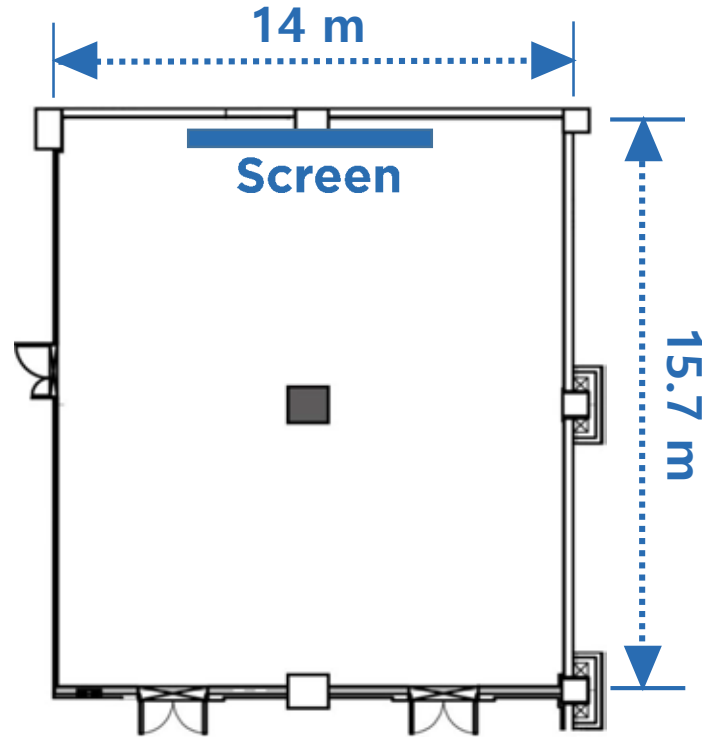

# Square II

스퀘어 II

Hall	Location	Area (평)	Width & Length (m)	Height	Banquet Type	Seminar Type	Theater Type	Banner (m)
Square II	2F	13.5	7m / 6.4m	2.7	20	30	40	4m*0.9m

# Park Ballroom

파크볼룸

Hall	Location	Area (평)	Width & Length (m)	Height	Banquet Type	Seminar Type	Theater Type	Banner (m)
Park Ballroom	3F	66	15.7m / 14m	2.5	120	100	230	6m*0.7m

# Corner Bay

코너베이

Hall	Location	Area (평)	Width & Length (m)	Height	Banquet Type	Seminar Type	Theater Type	Banner (m)
Corner Bay	14F	32	7.2m / 14.8m	2.7	60	70	120	5m*0.9m

# Harbor Bay

하버베이

Hall	Location	Area (평)	Width & Length (m)	Height	Banquet Type	Seminar Type	Theater Type	Banner (m)
Harbor Bay	15F	255	23.4m / 36m	2.8	250	170	340	4m*0.9m