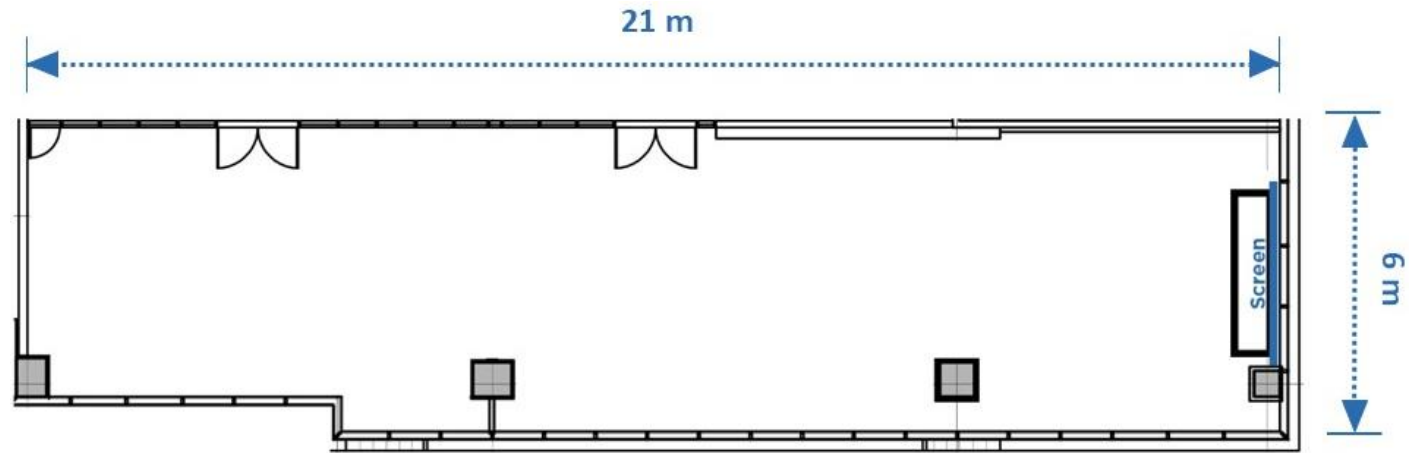

# Square II

스퀘어 II

Hall	Location	Area (평)	Width & Length (m)	Height	Banquet Type	Seminar Type	Theater Type	Banner (m)
Square II	2F	13.5	7m / 6.4m	2.7	20	30	40	4m*0.9m

# Park Ballroom

파크볼룸

Hall	Location	Area (평)	Width & Length (m)	Height	Banquet Type	Seminar Type	Theater Type	Banner (m)
Park Ballroom	3F	66	15.7m / 14m	2.5	120	100	230	6m*0.7m

# Sky Bay

스카이베이

Hall	Location	Area (평)	Width & Length (m)	Height	Banquet Type	Seminar Type	Theater Type	Banner (m)
Sky Bay	14F	65	6m / 21m	2.7	120	80	200	4m*0.9m

# Corner Bay

코너베이

Hall	Location	Area (평)	Width & Length (m)	Height	Banquet Type	Seminar Type	Theater Type	Banner (m)
Corner Bay	14F	32	7.2m / 14.8m	2.7	60	70	120	5m*0.9m