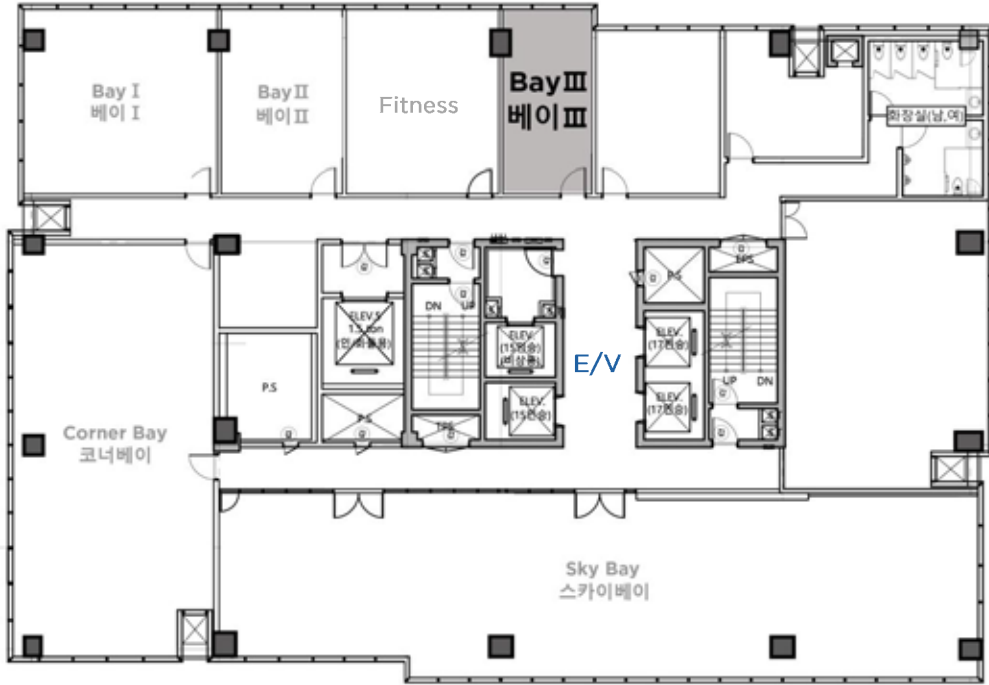

# Bay I

베이 I

Hall	Location	Area (평)	Width & Length (m)	Height	Banquet Type	Seminar Type	Theater Type	Banner (m)
Bay I	14F	12	7.2m / 5.6m	2.7	30	27	50	3m*0.9m

# Bay II

베이 II

Hall	Location	Area (평)	Width & Length (m)	Height	Banquet Type	Seminar Type	Theater Type	Banner (m)
Bay II	14F	12	4.4m / 6.8m	2.7	20	15	45	3m*0.9m

# Bay III

베이 III

Hall	Location	Area (평)	Width & Length (m)	Height	Banquet Type	Seminar Type	Theater Type	Banner (m)
Bay III	14F	5	2.5m / 6.8m	2.7	10	9	30	3m*0.9m

# Harbor Bay

하버베이

Hall	Location	Area (평)	Width & Length (m)	Height	Banquet Type	Seminar Type	Theater Type	Banner (m)
Harbor Bay	15F	255	23.4m / 36m	2.8	250	170	340	4m*0.9m