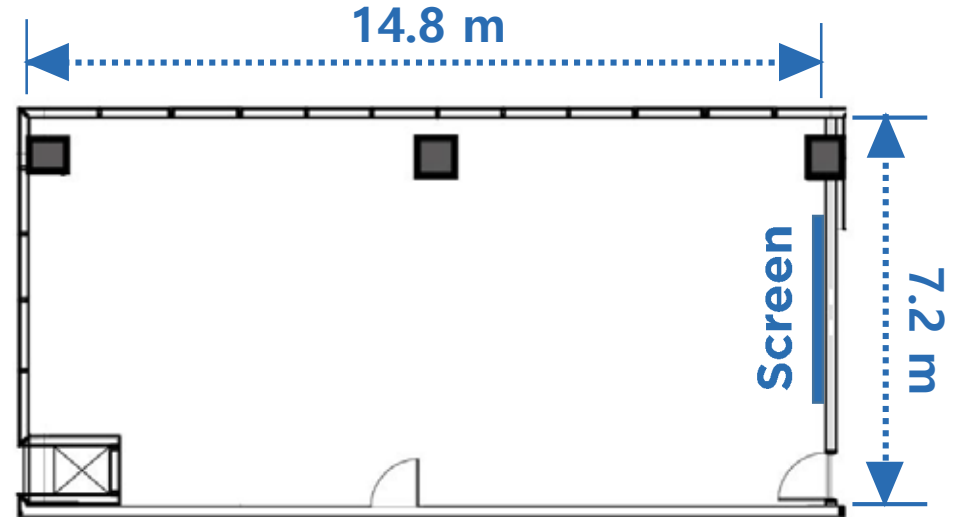

# Park Ballroom

파크볼룸

Hall	Location	Area (평)	Width & Length (m)	Height	Banquet Type	Seminar Type	Theater Type	Banner (m)
Park Ballroom	3F	66	15.7m / 14m	2.5	120	100	230	6m*0.7m

# Sky Bay

스카이베이

Hall	Location	Area (평)	Width & Length (m)	Height	Banquet Type	Seminar Type	Theater Type	Banner (m)
Sky Bay	14F	65	6m / 21m	2.7	120	80	200	4m*0.9m

# Corner Bay

코너베이

Hall	Location	Area (평)	Width & Length (m)	Height	Banquet Type	Seminar Type	Theater Type	Banner (m)
Corner Bay	14F	32	7.2m / 14.8m	2.7	60	70	120	5m*0.9m

# Harbor Bay

하버베이

Hall	Location	Area (평)	Width & Length (m)	Height	Banquet Type	Seminar Type	Theater Type	Banner (m)
Harbor Bay	15F	255	23.4m / 36m	2.8	250	170	340	4m*0.9m