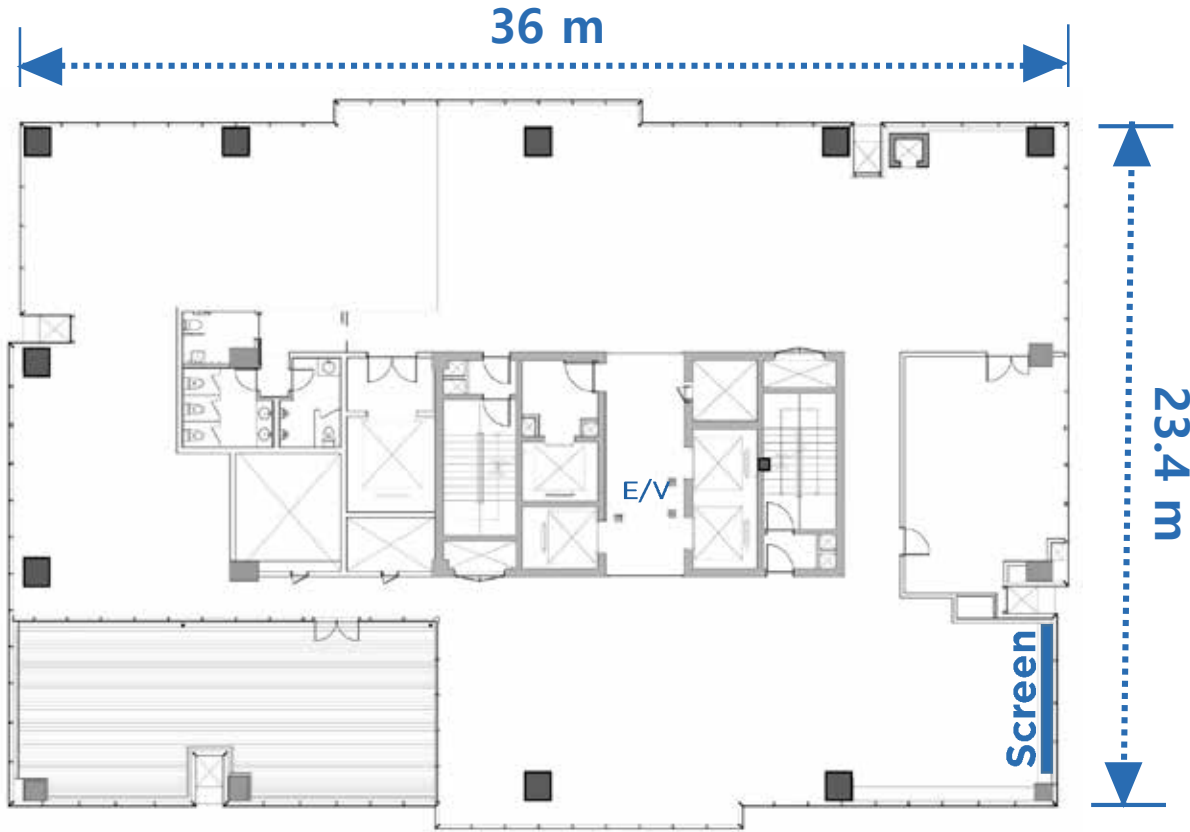

# Bay I

베이 I

Hall	Location	Area (평)	Width & Length (m)	Height	Banquet Type	Seminar Type	Theater Type	Banner (m)
Bay I	14F	12	7.2m / 5.6m	2.7	30	27	50	3m*0.9m

# Bay II

베이 II

Hall	Location	Area (평)	Width & Length (m)	Height	Banquet Type	Seminar Type	Theater Type	Banner (m)
Bay II	14F	12	4.4m / 6.8m	2.7	20	15	45	3m*0.9m

# Bay III

베이 III

Hall	Location	Area (평)	Width & Length (m)	Height	Banquet Type	Seminar Type	Theater Type	Banner (m)
Bay III	14F	5	2.5m / 6.8m	2.7	10	9	30	3m*0.9m

# Harbor Bay

하버베이

Hall	Location	Area (평)	Width & Length (m)	Height	Banquet Type	Seminar Type	Theater Type	Banner (m)
Harbor Bay	15F	255	23.4m / 36m	2.8	250	170	340	4m*0.9m