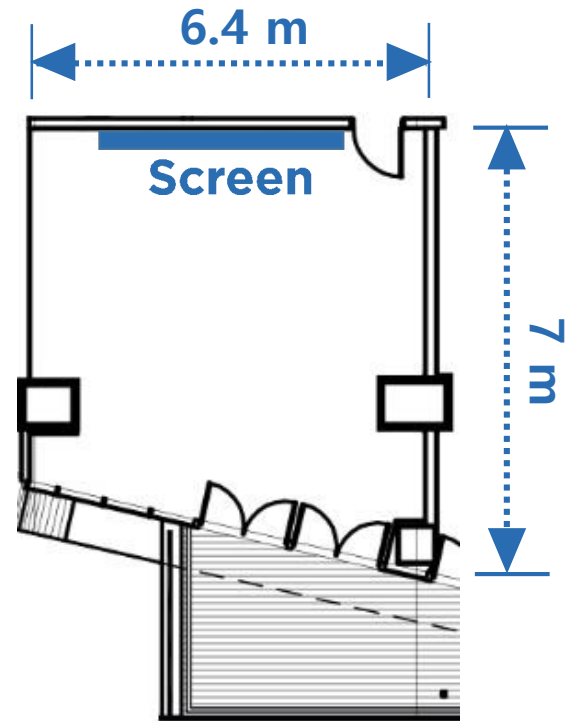

# Grand Ballroom

그랜드볼룸

Hall	Location	Area (m <sup>2</sup> )	Width & Length (m)	Height	Banquet Type	Seminar Type	Theater Type	Banner (m)
Grand Ballroom	2F	708	20.8 / 32.5	5.4	350	450	500	8m*0.9m

# Square I

스퀘어 I

Hall	Location	Area (평)	Width & Length (m)	Height	Banquet Type	Seminar Type	Theater Type	Banner (m)
Square I	2F	26	10m / 8.6m	2.7	50	50	60	5m*0.9m

# Square II

스퀘어 II

Hall	Location	Area (평)	Width & Length (m)	Height	Banquet Type	Seminar Type	Theater Type	Banner (m)
Square II	2F	13.5	7m / 6.4m	2.7	20	30	40	4m*0.9m

# Harbor Bay

하버베이

Hall	Location	Area (평)	Width & Length (m)	Height	Banquet Type	Seminar Type	Theater Type	Banner (m)
Harbor Bay	15F	255	23.4m / 36m	2.8	250	170	340	4m*0.9m