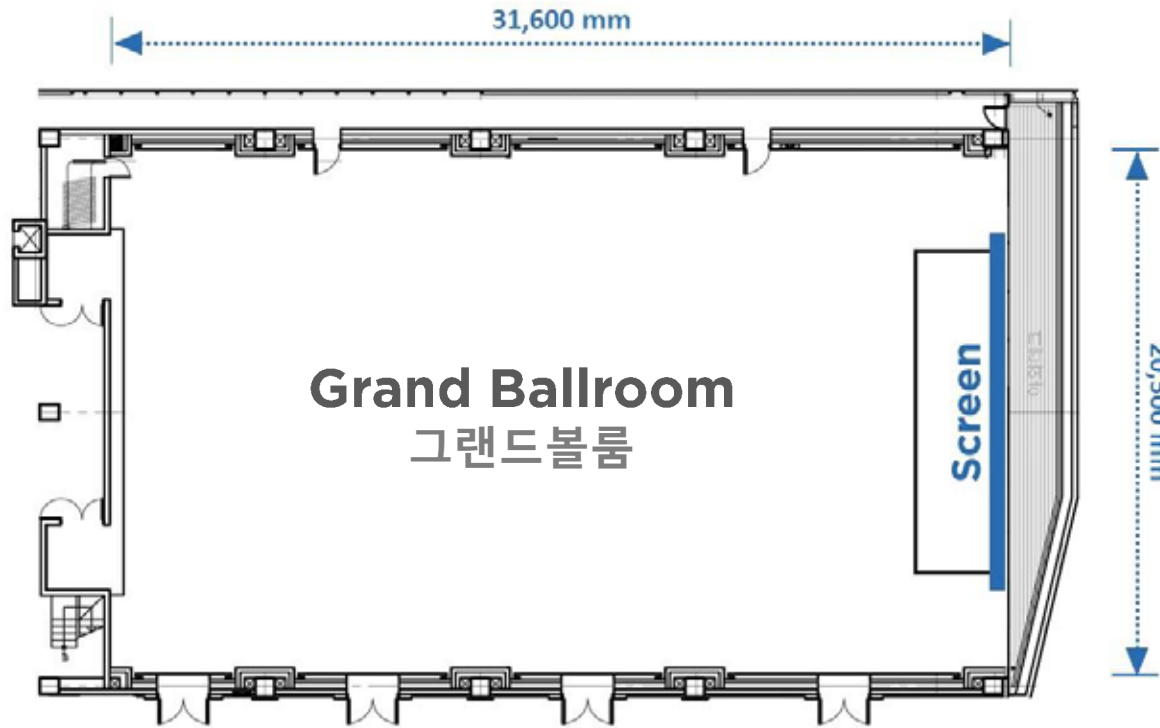

# Grand Ballroom

그랜드볼룸

Hall	Location	Area (m <sup>2</sup> )	Width & Length (m)	Height	Banquet Type	Seminar Type	Theater Type	Banner (m)
Grand Ballroom	2F	708	20.8 / 32.5	5.4	350	450	500	8m*0.9m

# Square I

스퀘어 I

Hall	Location	Area (평)	Width & Length (m)	Height	Banquet Type	Seminar Type	Theater Type	Banner (m)
Square I	2F	26	10m / 8.6m	2.7	50	50	60	5m*0.9m

# Bay II

베이 II

Hall	Location	Area (평)	Width & Length (m)	Height	Banquet Type	Seminar Type	Theater Type	Banner (m)
Bay II	14F	12	4.4m / 6.8m	2.7	20	15	45	3m*0.9m

# Harbor Bay

하버베이

Hall	Location	Area (평)	Width & Length (m)	Height	Banquet Type	Seminar Type	Theater Type	Banner (m)
Harbor Bay	15F	255	23.4m / 36m	2.8	250	170	340	4m*0.9m