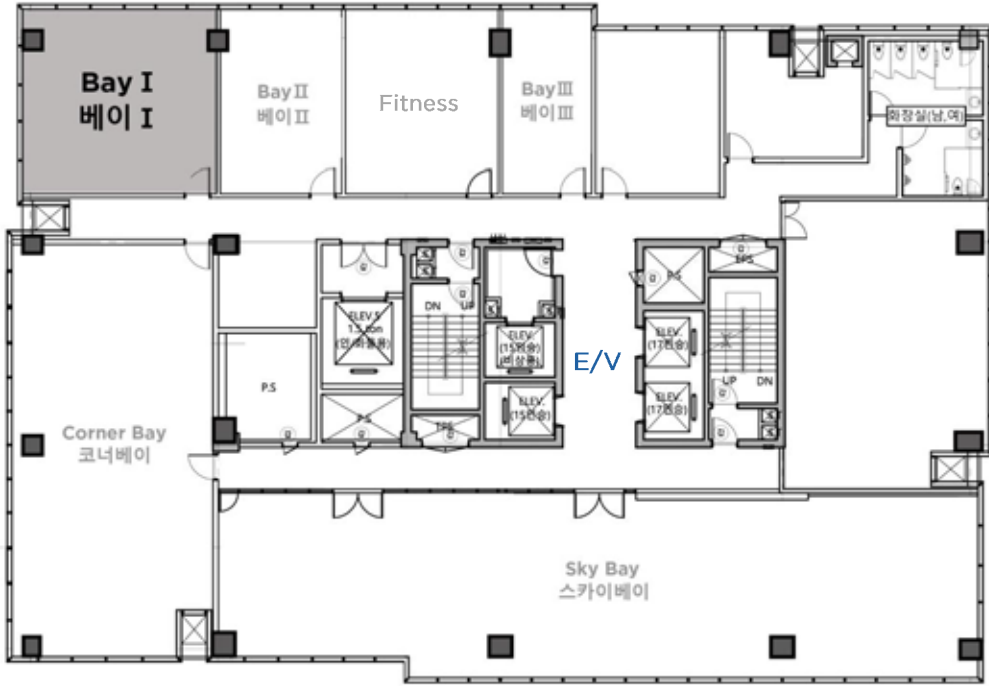

# Sky Bay

스카이베이

Hall	Location	Area (평)	Width & Length (m)	Height	Banquet Type	Seminar Type	Theater Type	Banner (m)
Sky Bay	14F	65	6m / 21m	2.7	120	80	200	4m*0.9m

# Corner Bay

코너베이

Hall	Location	Area (평)	Width & Length (m)	Height	Banquet Type	Seminar Type	Theater Type	Banner (m)
Corner Bay	14F	32	7.2m / 14.8m	2.7	60	70	120	5m*0.9m

# Bay I

베이 I

Hall	Location	Area (평)	Width & Length (m)	Height	Banquet Type	Seminar Type	Theater Type	Banner (m)
Bay I	14F	12	7.2m / 5.6m	2.7	30	27	50	3m*0.9m